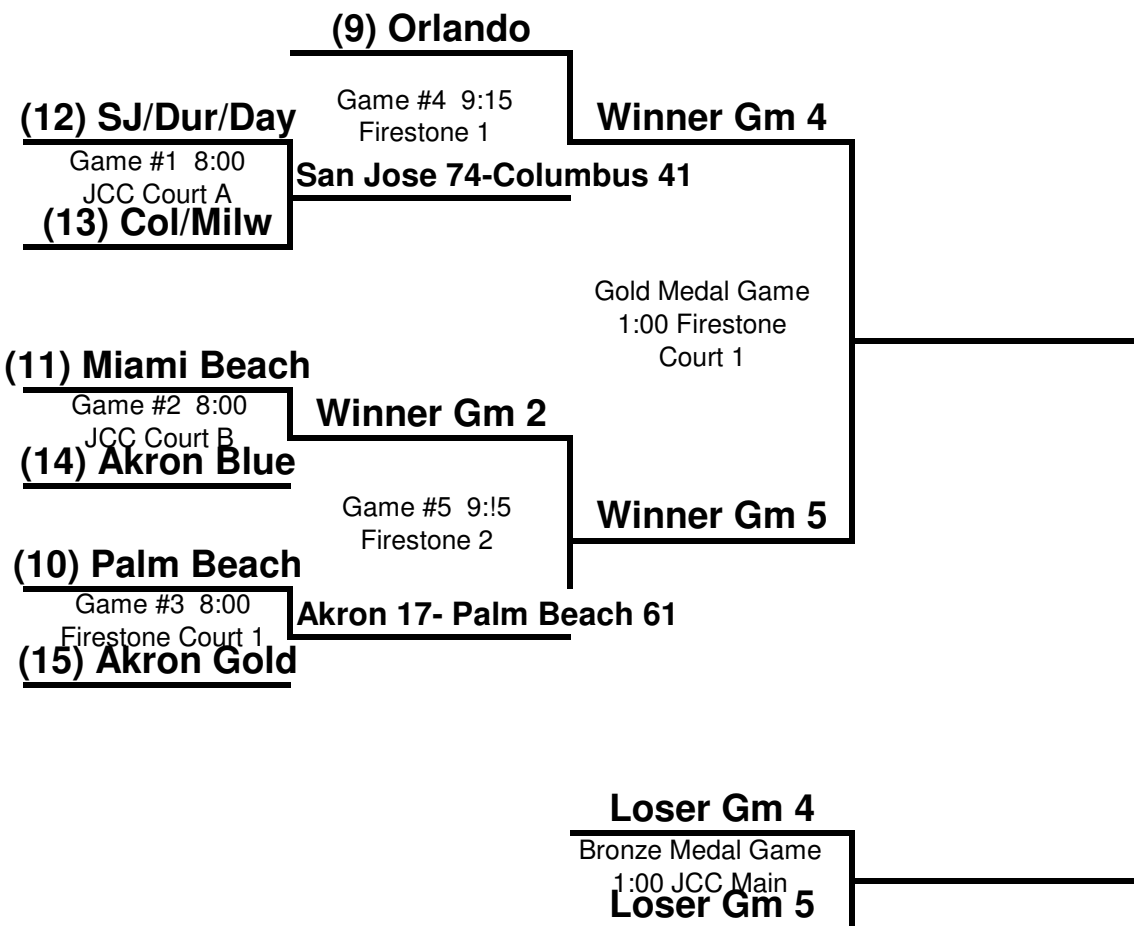

Boys Basketball

15 Total Teams (Blue = teams 9-15)

*Higher seed will always be the home team